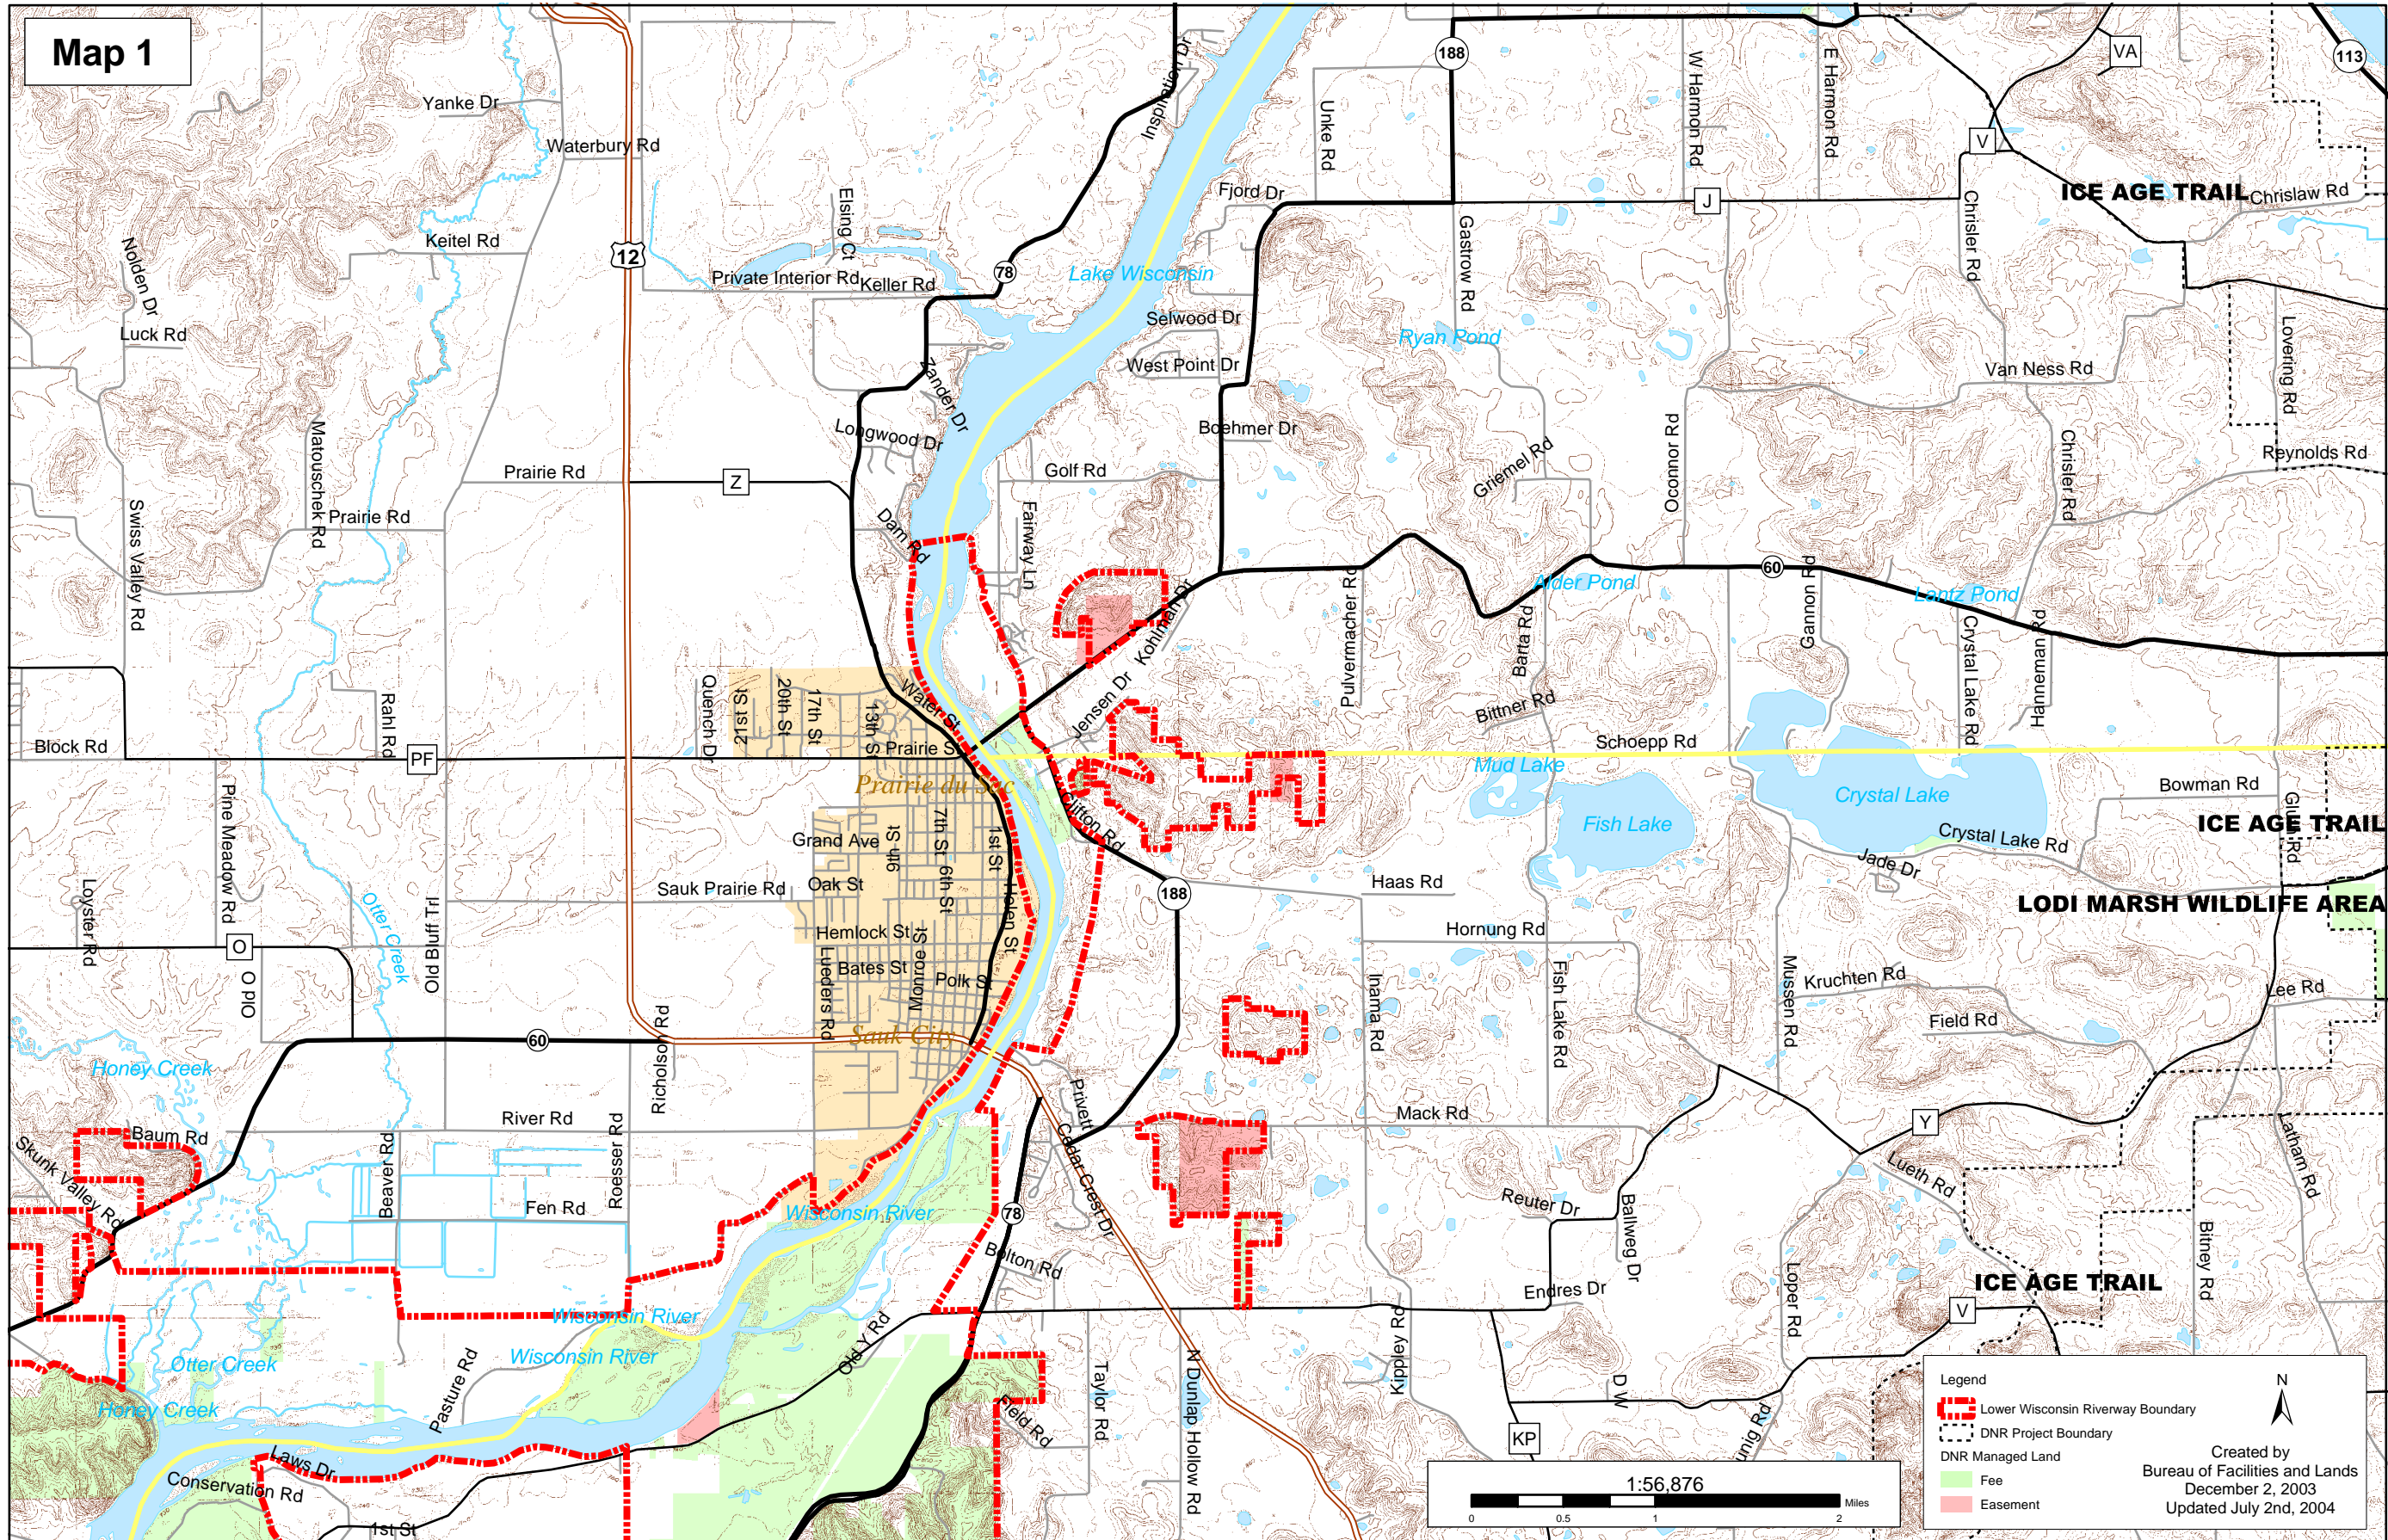

Map 1

Legend

- Lower Wisconsin Riverway Boundary
- DNR Project Boundary
- DNR Managed Land
- Fee
- Easement

Created by  
Bureau of Facilities and Lands  
December 2, 2003  
Updated July 2nd, 2004