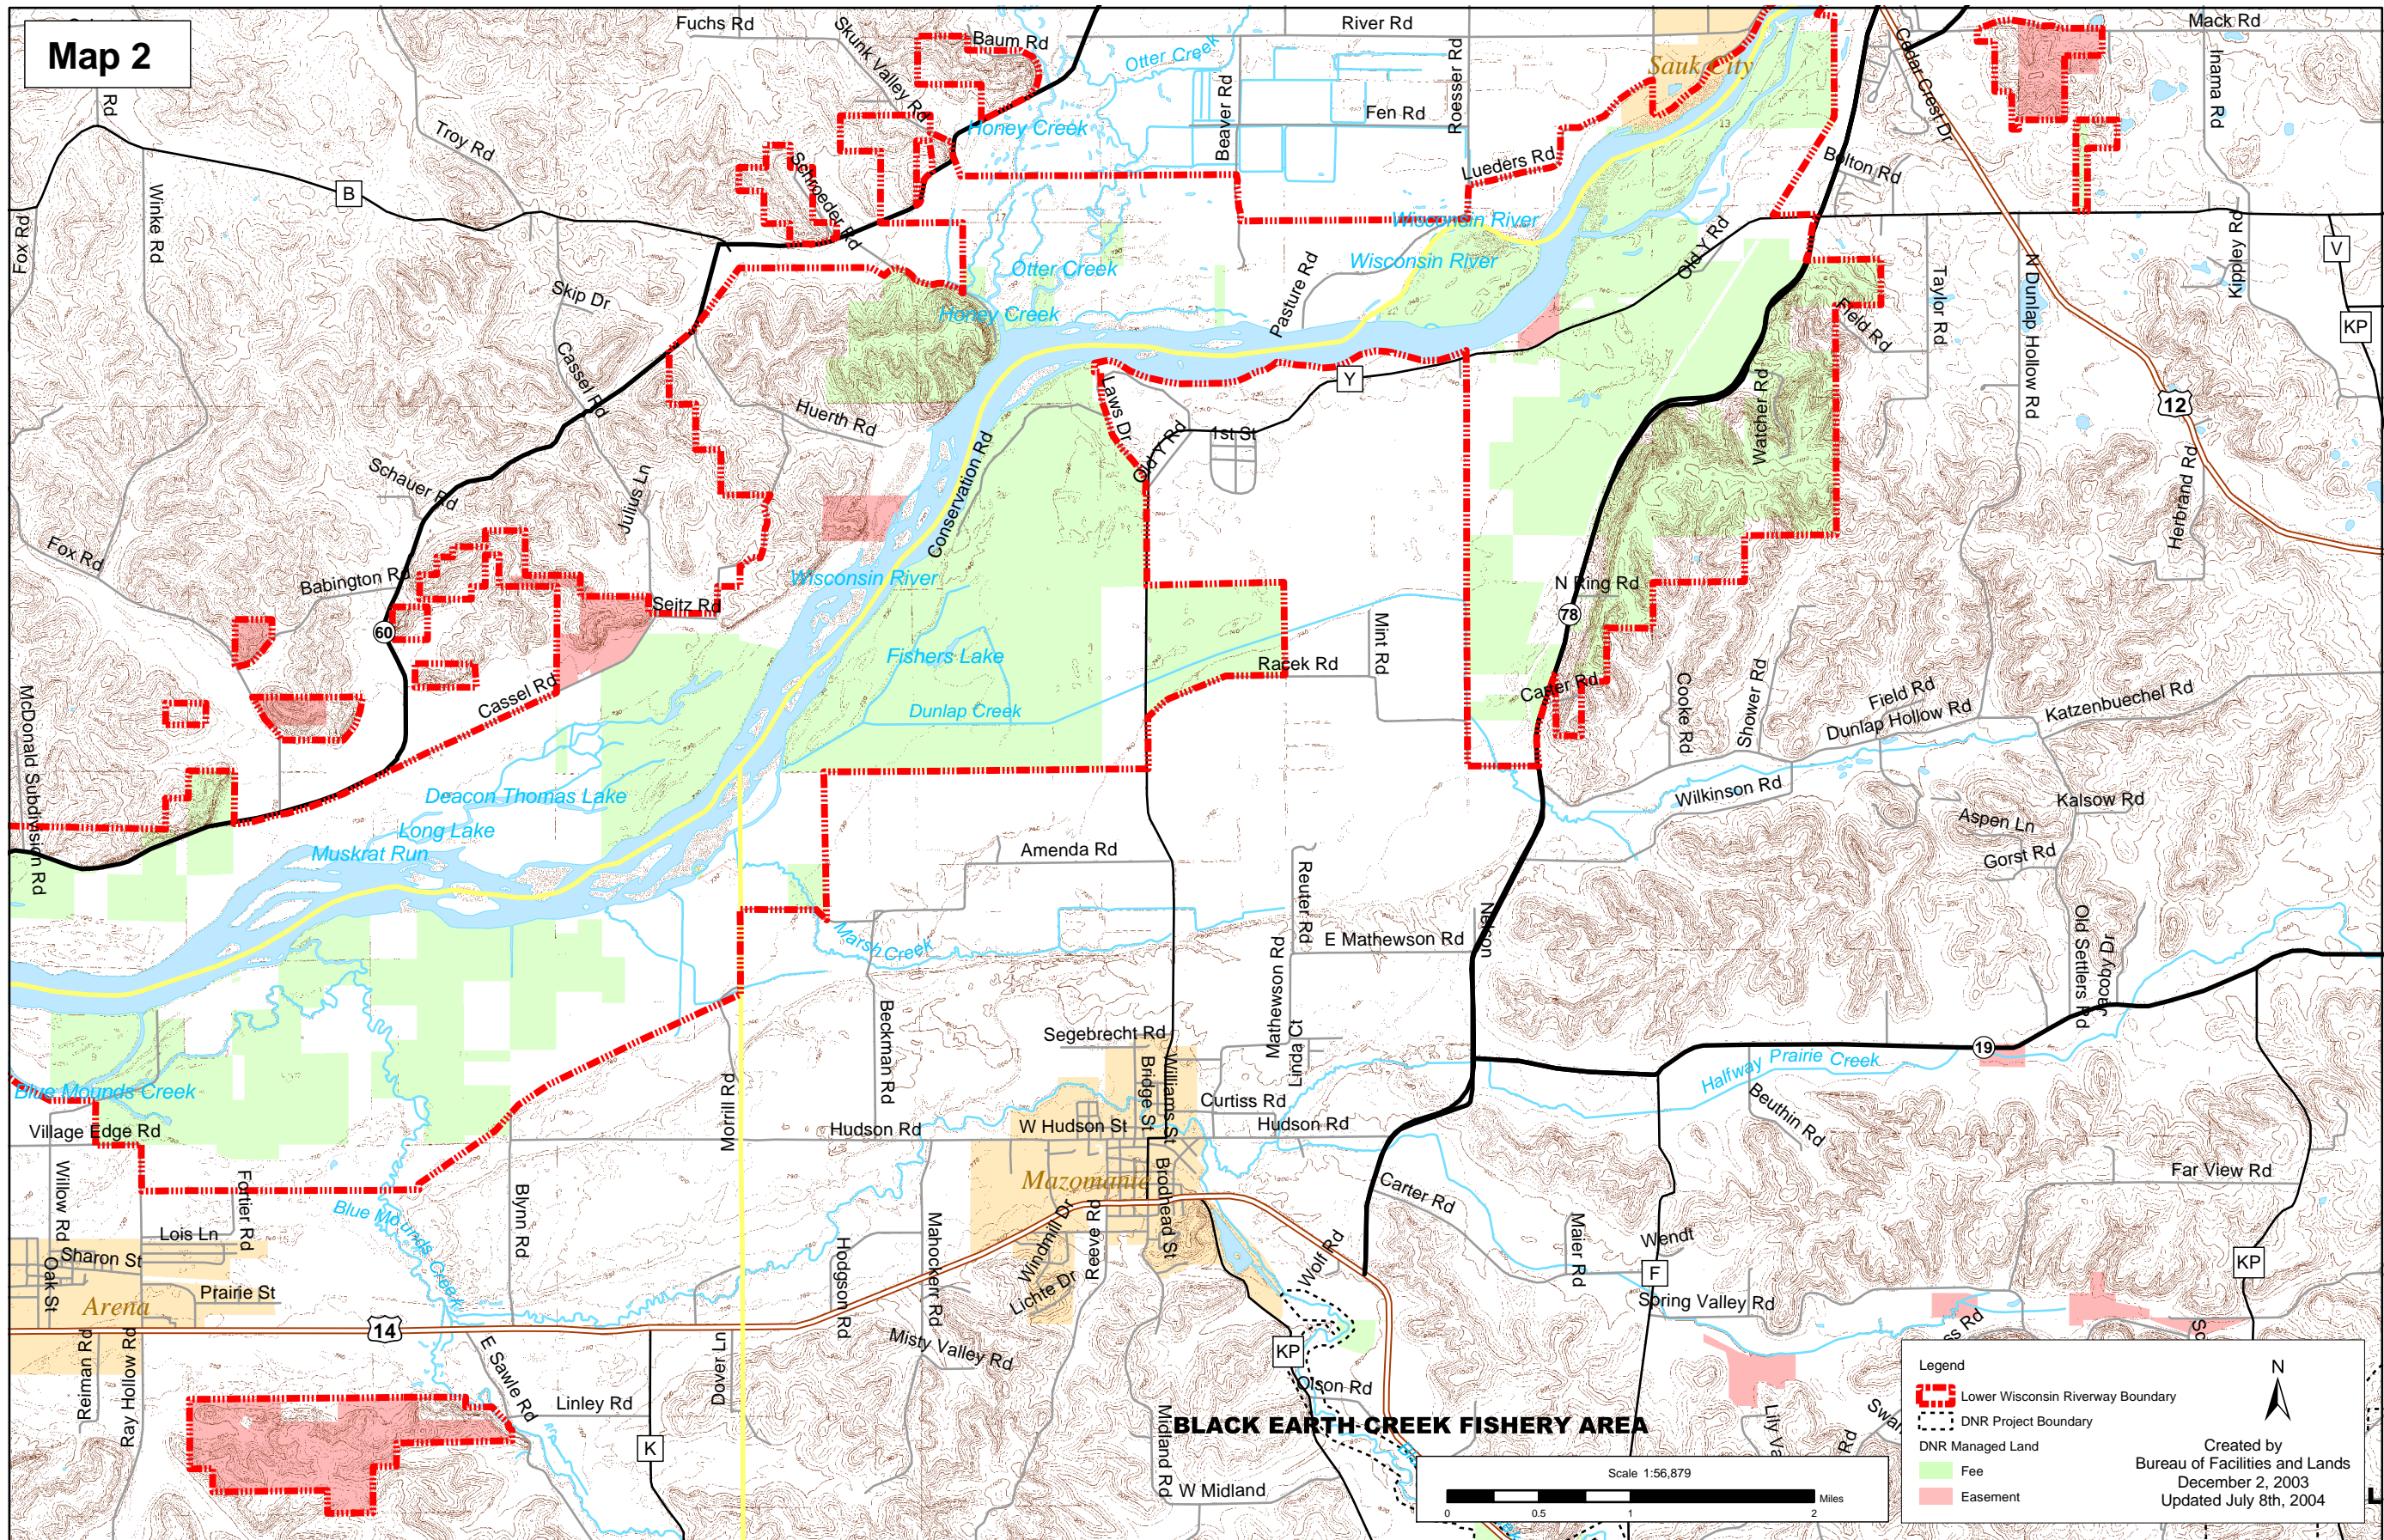

Map 2

Legend

- Lower Wisconsin Riverway Boundary
- DNR Project Boundary
- DNR Managed Land
 - Fee
 - Easement

Created by
Bureau of Facilities and Lands
December 2, 2003
Updated July 8th, 2004